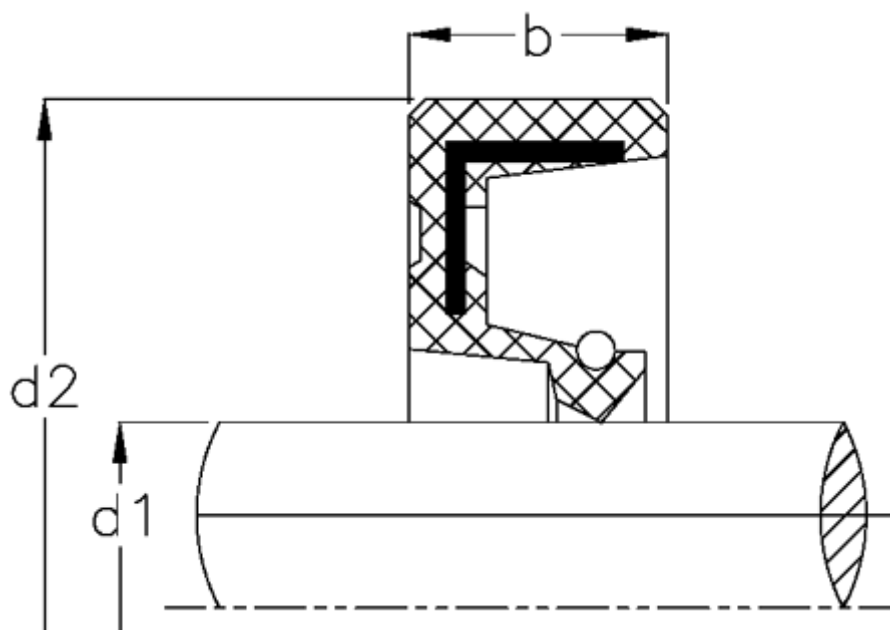

# Data Sheet

Article number: 170104000520070000

Description: KLEE Rotary shaft seal WA 4052/7  
NBR nitrile rubber, standard

## Measures

b = 7  
d1 = 40  
d2 = 52  
Material = NBR